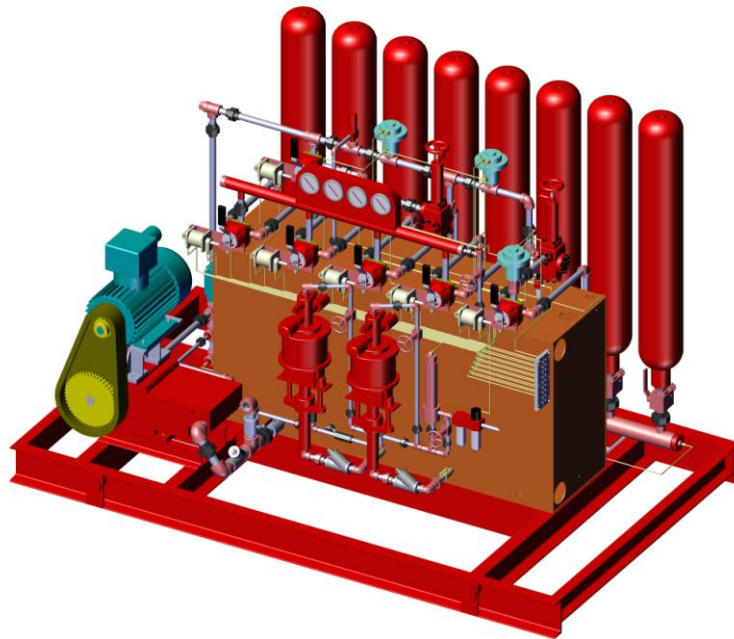

BOP control system

Model Indication

FK Q xxx-x x

Improvement Code

Number of Controlled Objects: e.g. 3, 5...

Total Volume of Accumulators (Units: L) 40~1800

Type of Remote Control Panel

Q- Pneumatic Remote Control Panel

DQ- Electric/ Pneumatic Remote Control Panel

DY- Electric/Hydraulic Remote Control Panel

Blank-Without Remote Control Panel

Product code

Note: 1 US gal \approx 3.8L

Description:

FUQUAN offers a range of control systems for surface mounted BOP stacks that can control 1 to 14 objects with accumulator volumes from 10gal ~ 480gal (40L ~ 1800L). The systems are rated at the working pressure of 3000 psi.